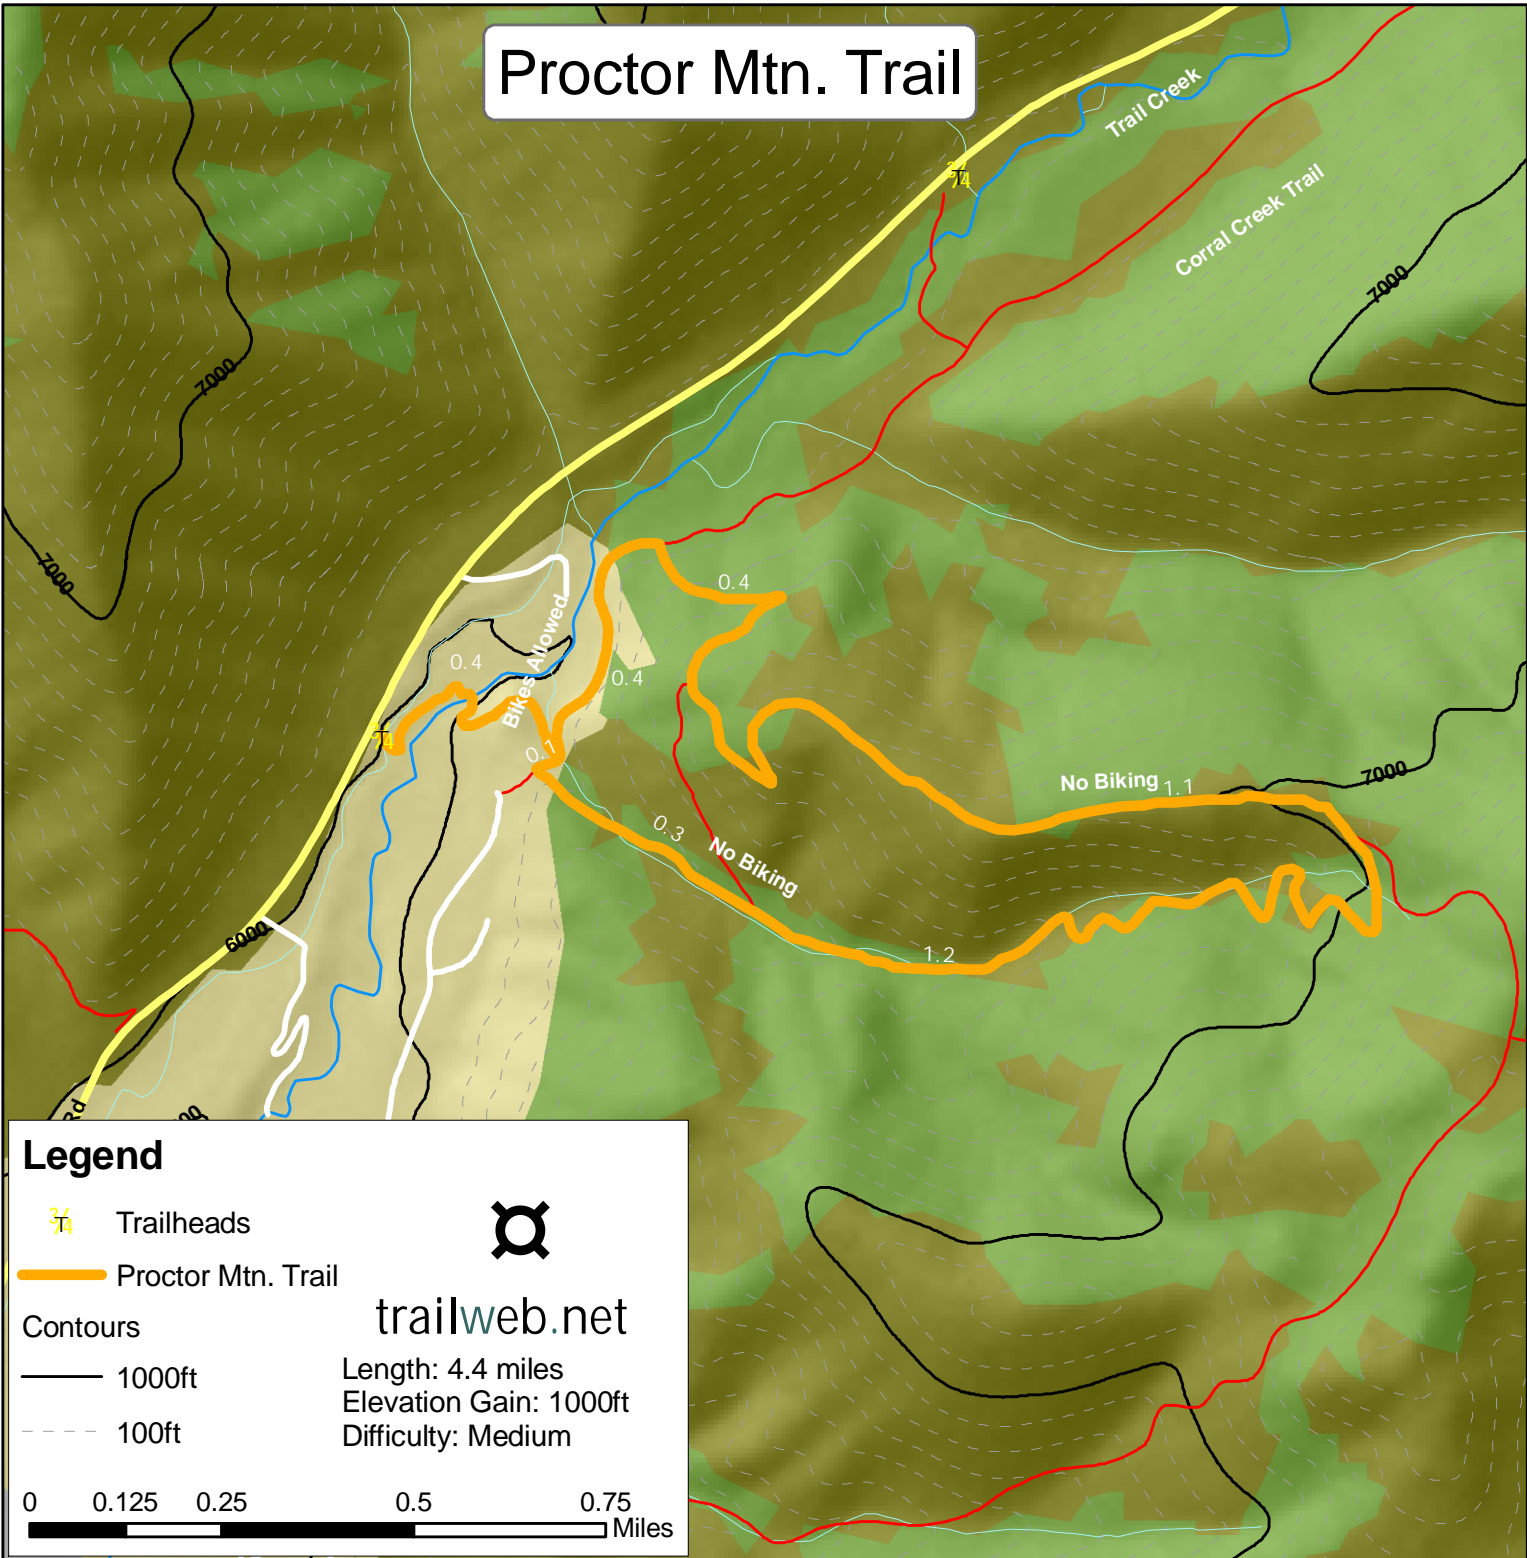

# Proctor Mtn. Trail

## Legend

-  Trailheads
-  Proctor Mtn. Trail
- Contours**
-  1000ft
-  100ft

**trailweb.net**

Length: 4.4 miles  
Elevation Gain: 1000ft  
Difficulty: Medium

0 0.125 0.25 0.5 0.75 Miles

Trail Profile

This map and data are for informational purposes only. Users are responsible to determine the suitability of the information. Trailweb.net & 4Points LLC are not responsible for any inaccuracies herein contained.