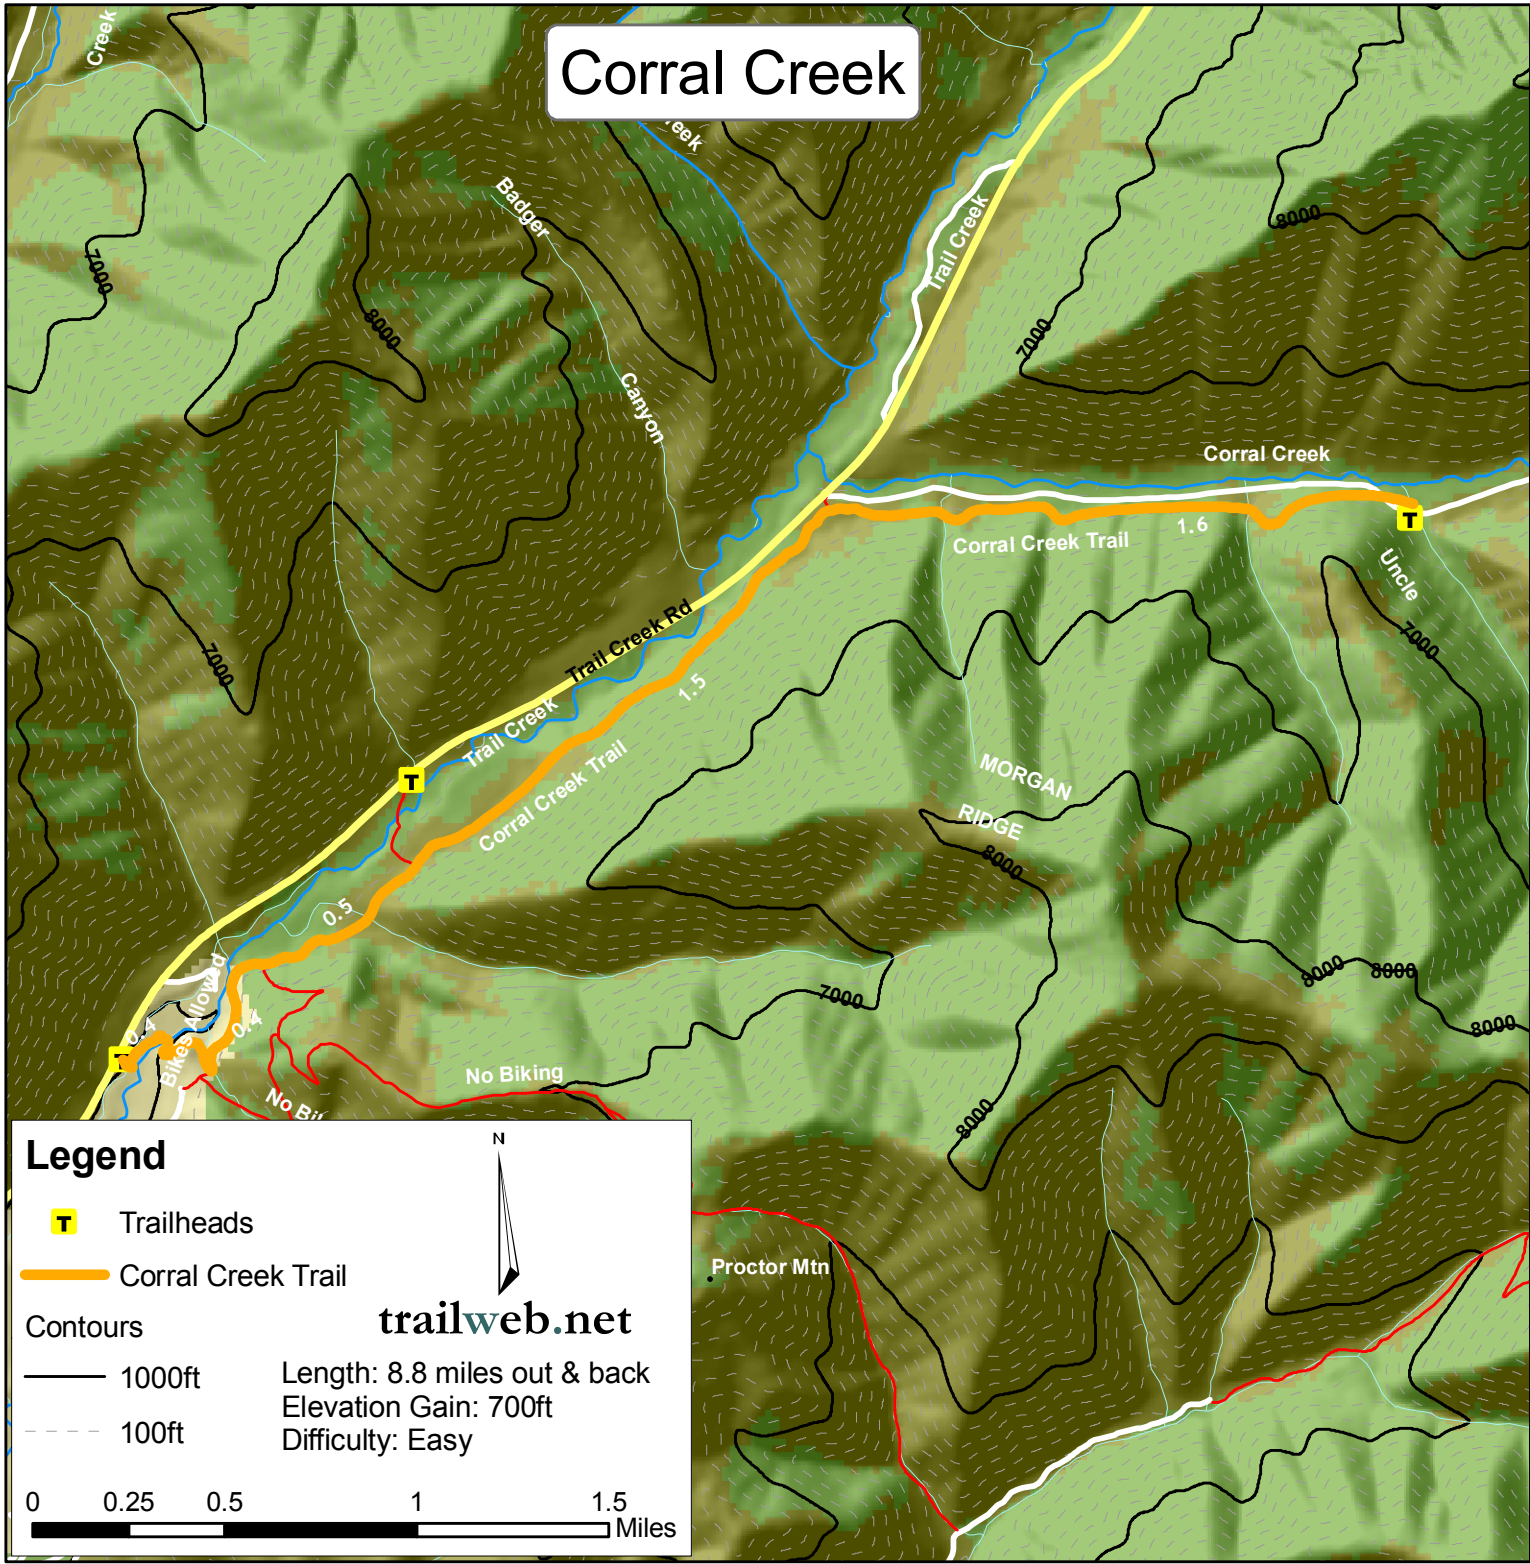

Corral Creek

Legend

- Trailheads
- Corral Creek Trail

Contours

- 1000ft
- 100ft

Length: 8.8 miles out & back
 Elevation Gain: 700ft
 Difficulty: Easy

trailweb.net

This map and data are for informational purposes only. Users are responsible to determine the suitability of the information. Trailweb.net & 4Points LLC are not responsible for any inaccuracies herein contained.