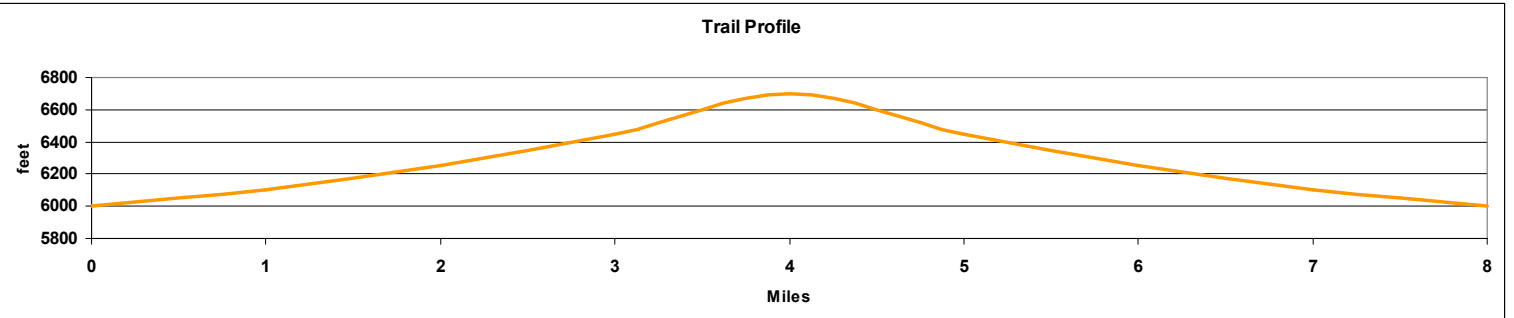

Corral Creek

Legend

- Trailheads
- Corral Creek Trail

Contours

- 1000ft
- 100ft

Length: 8.8 miles out & back
 Elevation Gain: 700ft
 Difficulty: Easy

trailweb.net

This map and data are for informational purposes only. Users are responsible to determine the suitability of the information. Trailweb.net & 4Points LLC are not responsible for any inaccuracies herein contained.